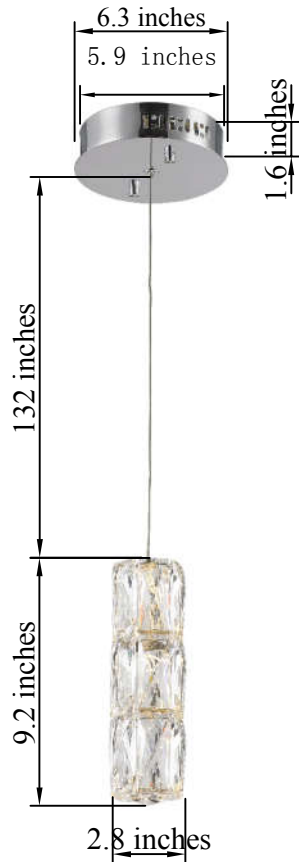

PRODUCT SPECIFICATION SHEET

POLARIS COLLECTION

POLARIS 1-Light Chrome Pendant Clear Crystal

Chrome
Item No:3500D1C

Gold
Item No:3500D1G

Available Finishes

The Collection is composed Pendants

Dimensions

Canopy Size(in)	D6.3"H1.6"
Chain/Rod Length	N/A
Length	N/A
Width	6.3"
Height	9.2"
Maximum Height	142.8"

Specifications

Finish	2 Finishes
Material	Stainless steel / Crystal
Crystal Color	Clear
Type	Pendant
Hanging Device	Steel wire
Voltage	110-125V
Dimmable	YES
Warranty	1 Year Limited
Shipment Type	Small Parcel

Bulb / Socket

Socket Type	LED
Number of Lights	1
Wattage/Bulb	7.5W
Included	YES

Installation

Indoor/Outdoor	Indoor
Dry/Wet/Damp	Dry
Weight	3.3 LBS
Wire Length	132"
Safety Rating	ETL Listed
Color temperature	3000K
Lumen	660LM
CRI	85